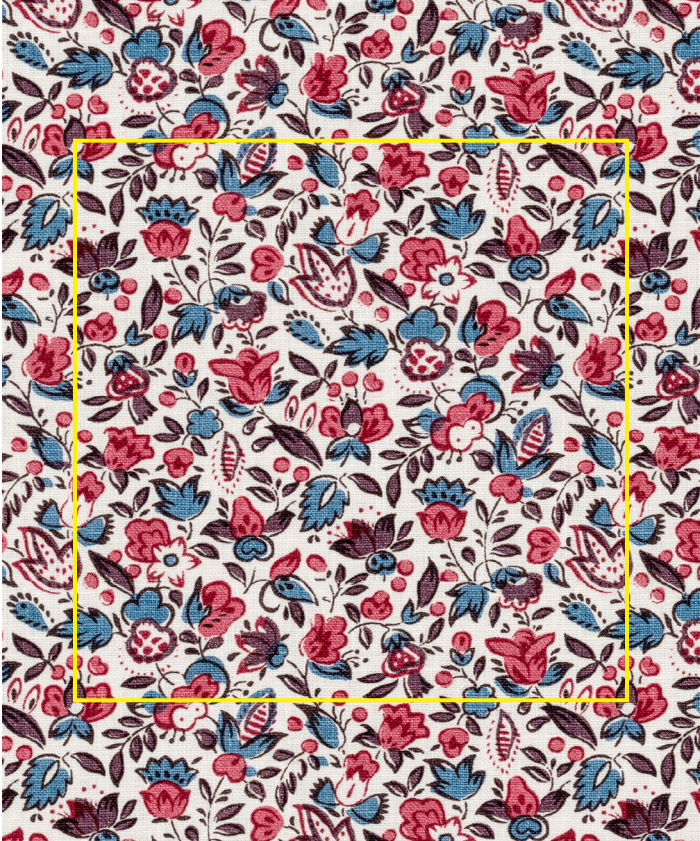

Vasant Coromandel | VAS-01-C

Design	Vasant
Colour	Coromandel
Code	VAS-01-C
Composition	100% Linen
Width	135cm / 53in
Repeat	15cm (h) 15cm (v) 6in (h) 6in (v)
Weight	286g/sqm
Notes

Vasant Coromandel | VAS-01-C